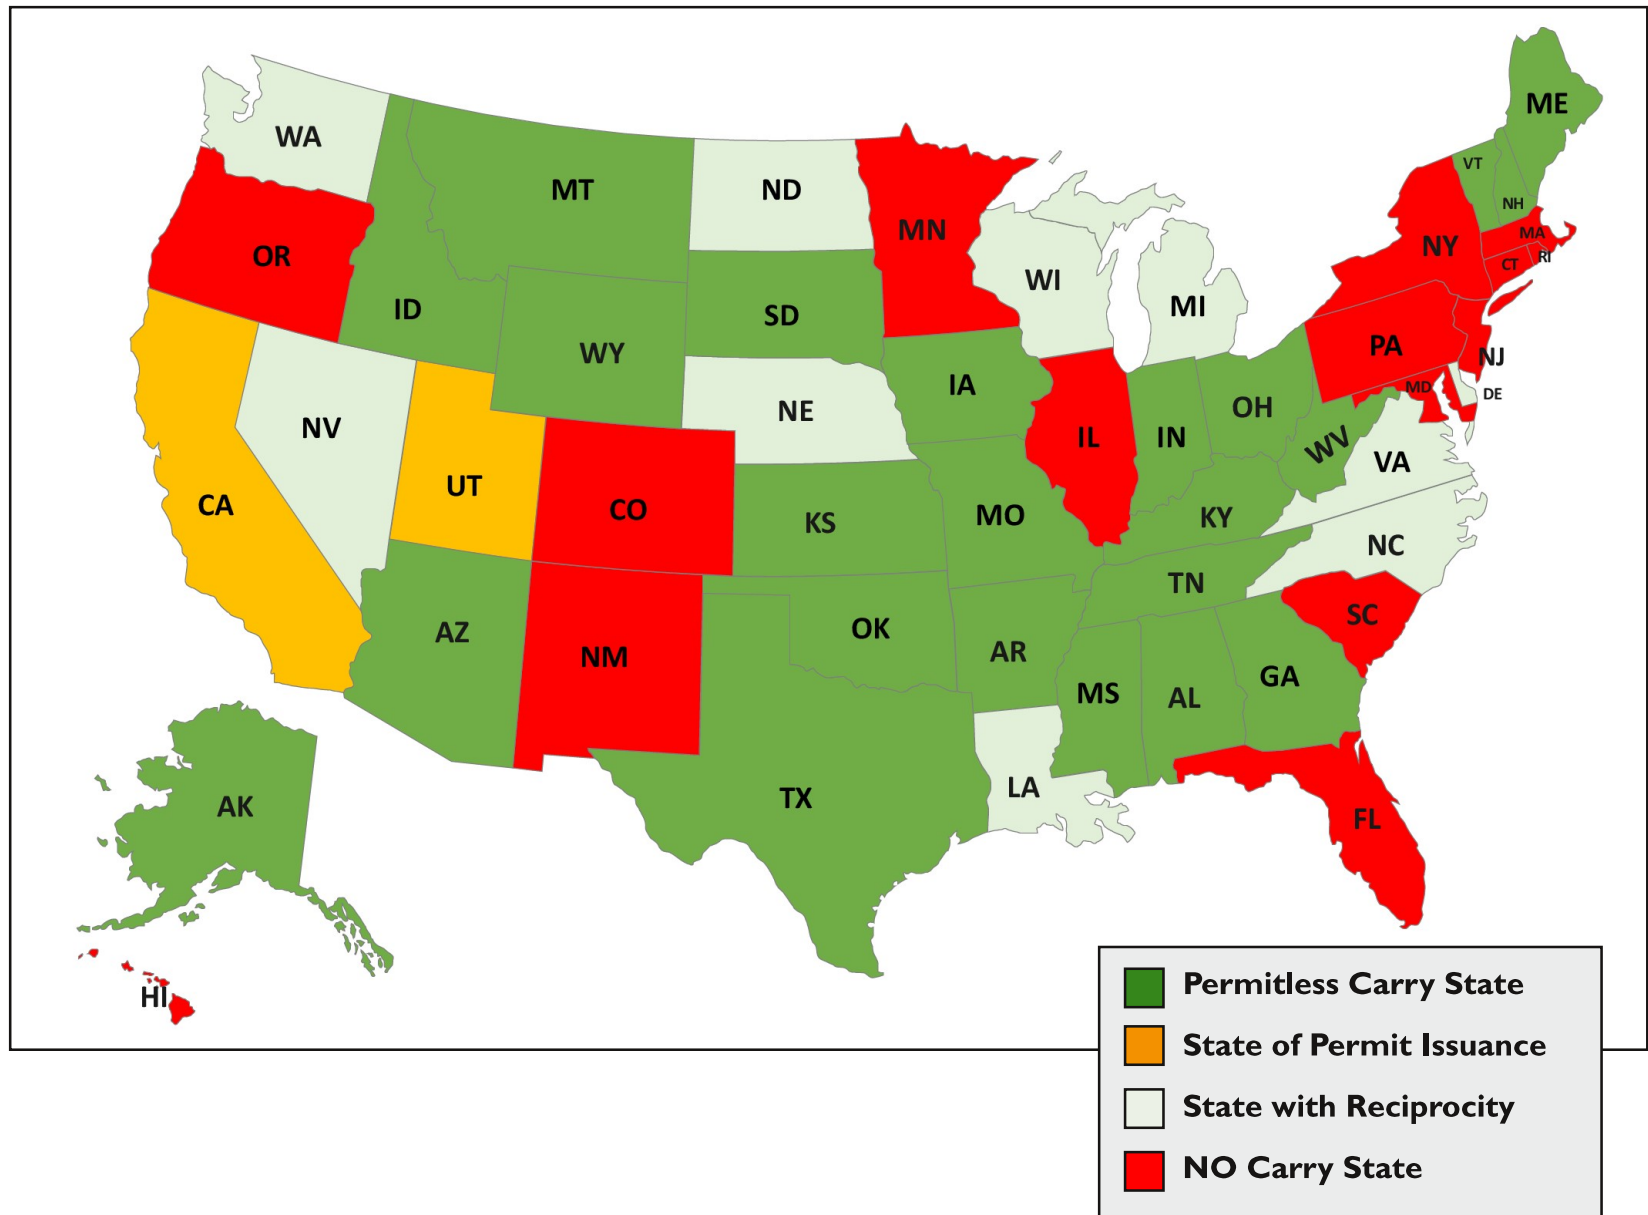

Concealed Firearm Reciprocity Map - California + Utah

(as of 05/23/2023)

With California CCW + Utah CFP -- You are allowed to Carry in 35 states:

Alabama
Alaska
Arizona
Arkansas
California
Delaware
Georgia
Idaho
Indiana
Iowa
Kansas
Kentucky
Louisiana
Maine
Michigan
Mississippi
Missouri
Montana
Nebraska
Nevada
New Hampshire
North Carolina
North Dakota
Ohio
Oklahoma
South Dakota
Tennessee
Texas
Utah
Vermont
Virginia
Washington
West Virginia
Wisconsin
Wyoming

****The 24 Permitless Carry States are listed above in Green**