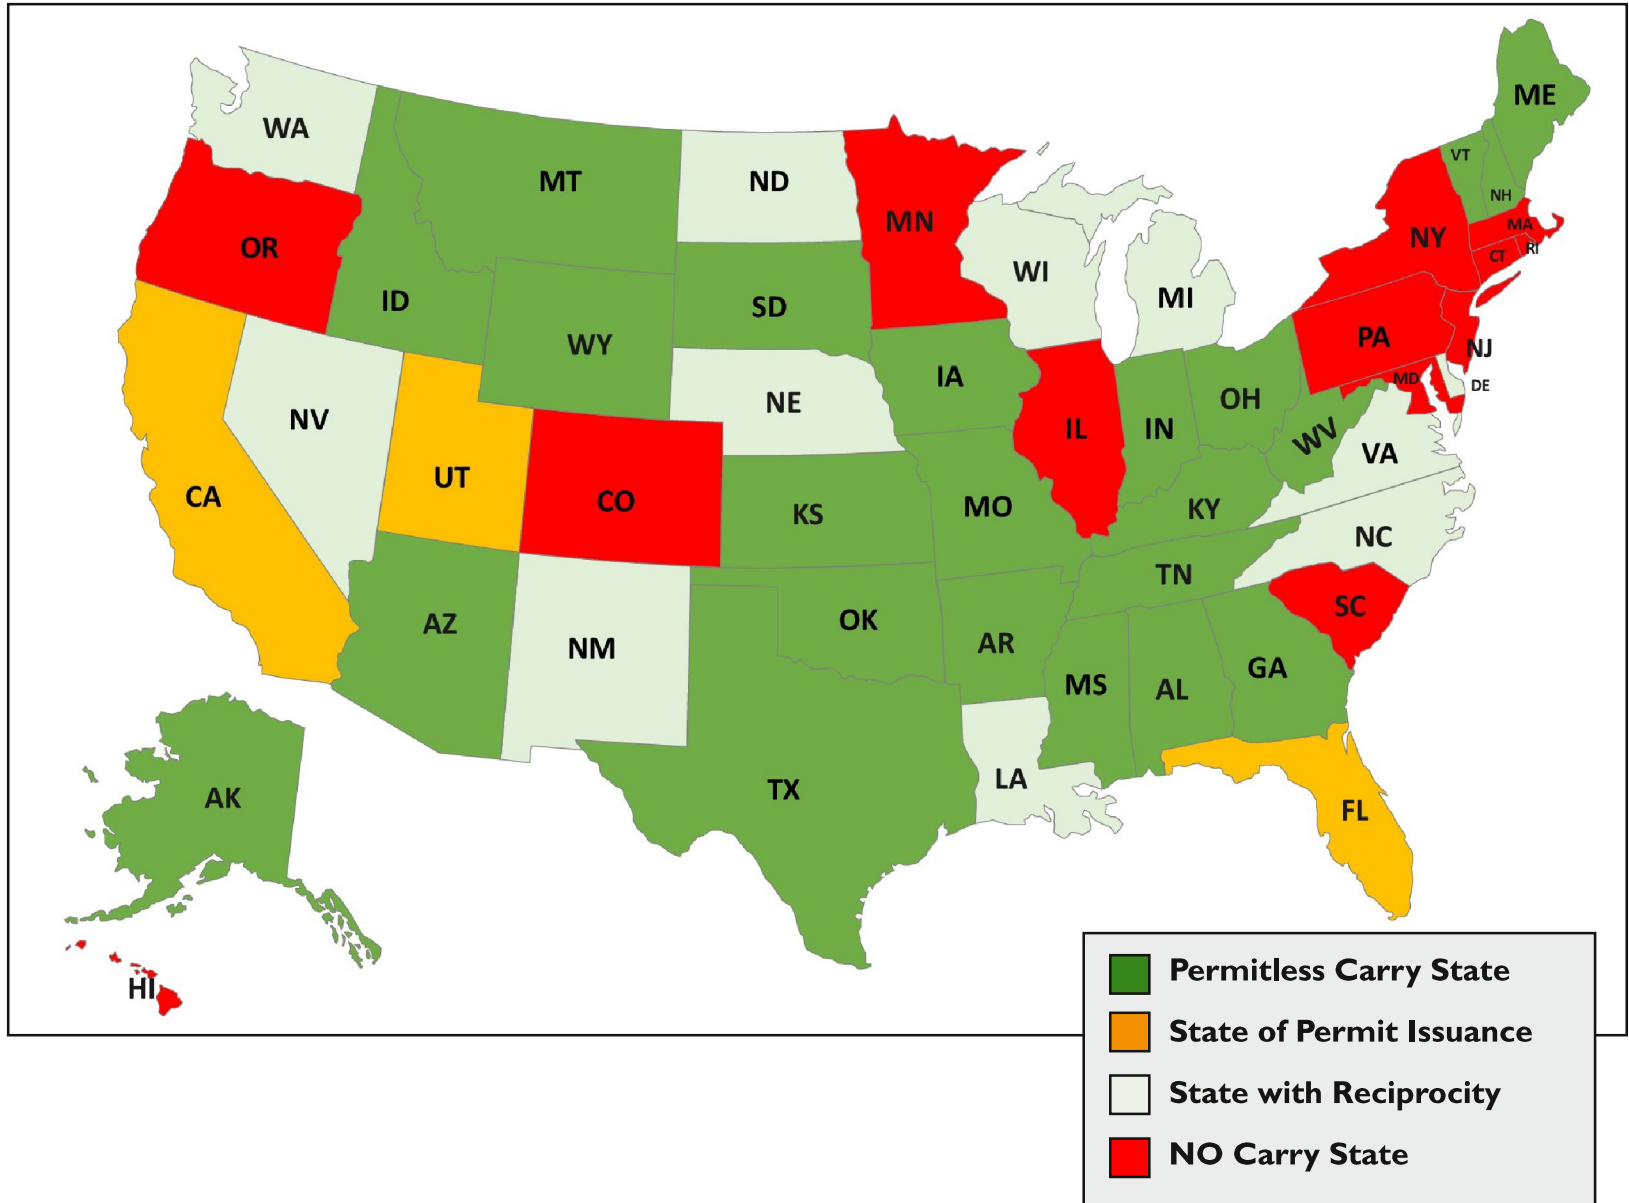

# Concealed Firearm Reciprocity Map - California + Florida + Utah

(as of 05/23/2023)

**With California CCW + Utah CFP + Florida CWL -- You are allowed to Carry in 37 states:**

Alabama  
Alaska  
Arizona  
Arkansas  
**California**  
Delaware  
**Florida**  
Georgia  
Idaho  
Indiana  
Iowa  
Kansas  
Kentucky  
Louisiana  
Maine  
Michigan  
Mississippi  
Missouri  
Montana  
Nebraska  
Nevada  
New Hampshire  
New Mexico  
North Carolina  
North Dakota  
Ohio  
Oklahoma  
South Dakota  
Tennessee  
Texas  
**Utah**  
Vermont  
Virginia  
Washington  
West Virginia  
Wisconsin  
Wyoming

**\*\*The 24 Permitless Carry States are listed above in Green**